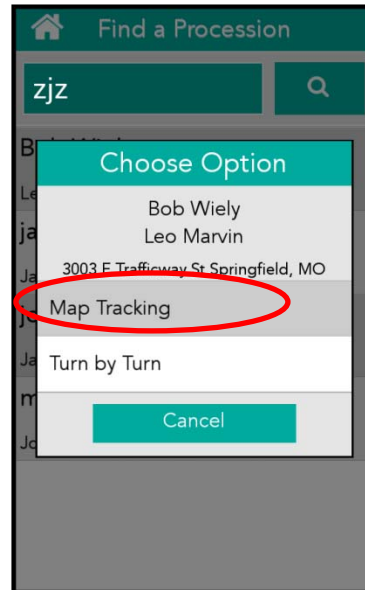

Coming with us?

Let us make sure you aren't separated.

Download FuneralNav for **FREE** today!

- **Step one**
Select 'Find a Procession'

- **Step two**
Search & select the funeral you are attending

Turn by Turn

- **Step three**
Choose how you would like direction

Map Tracking

Finding a procession
video online
www.funeralnav.com