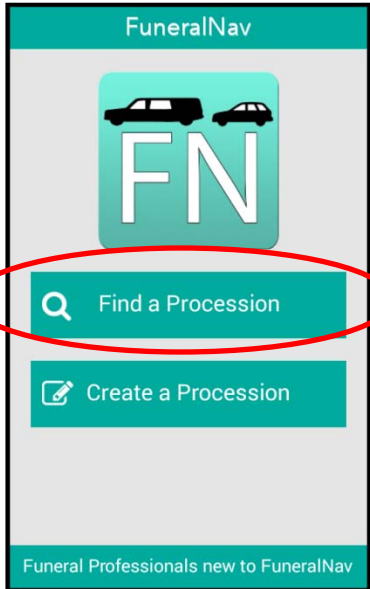

Coming with us?

Let us make sure you aren't separated.

Download FuneralNav for **FREE** today!

- **Step one**
Select 'Find a Procession'

- **Step two**
Search & select the funeral you are attending

Turn by Turn

- **Step three**
Choose how you would like direction

Map Tracking

Finding a procession
video online
www.funeralnav.com