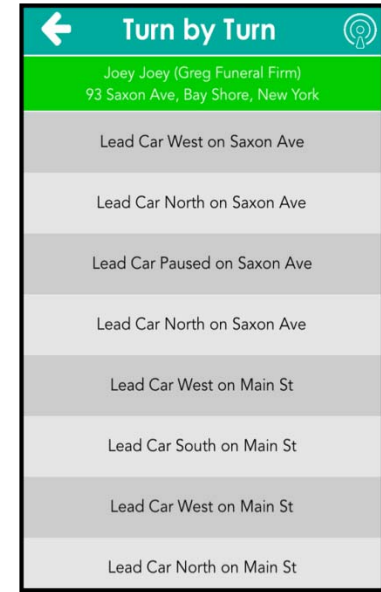

Coming with us?

Let us make sure you aren't separated.

Download FuneralNav for **FREE** today!

- **Step one**
Select 'Find a Procession'

- **Step two**
Search & select the funeral you are attending

Turn by Turn

- **Step three**
Choose how you would like direction

Map Tracking

Finding a procession
video online
www.funeralnav.com